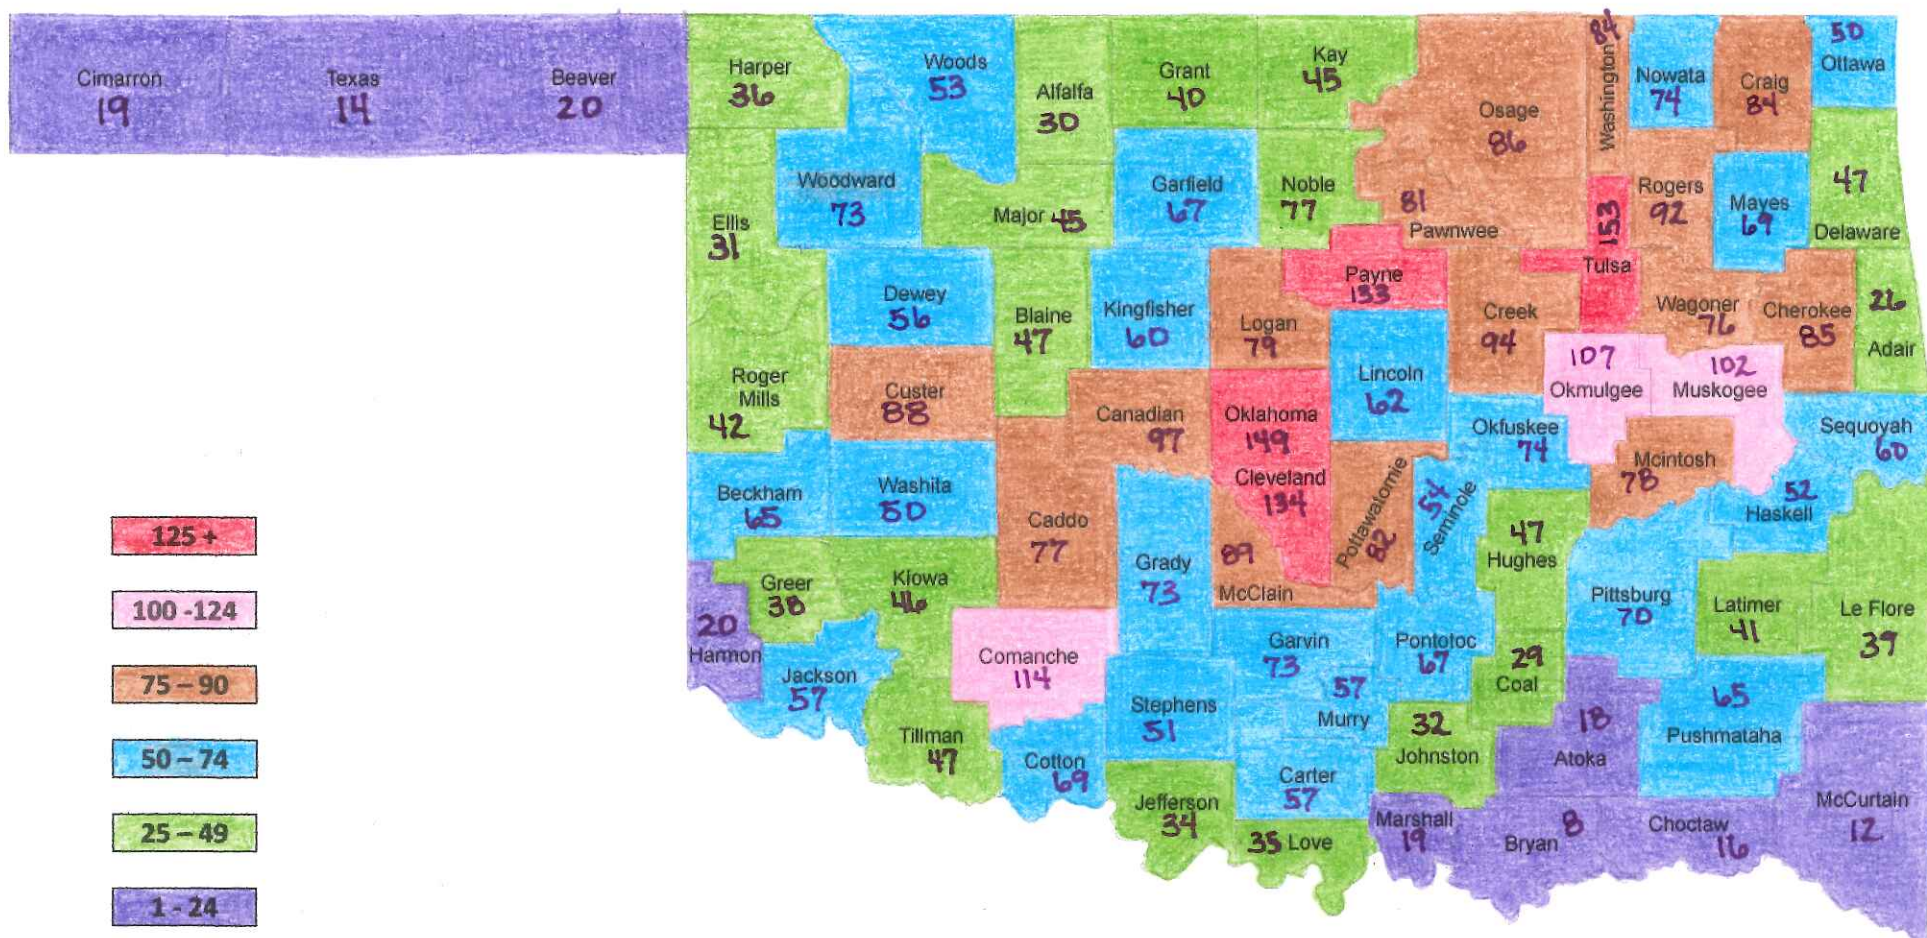

# Abortion Ratio by County of Residence 2002 - 2012

Ratios are number of abortions by 1,000 live births

Get Printable Maps From:  
[Waterproof Paper.com](http://Waterproof Paper.com)