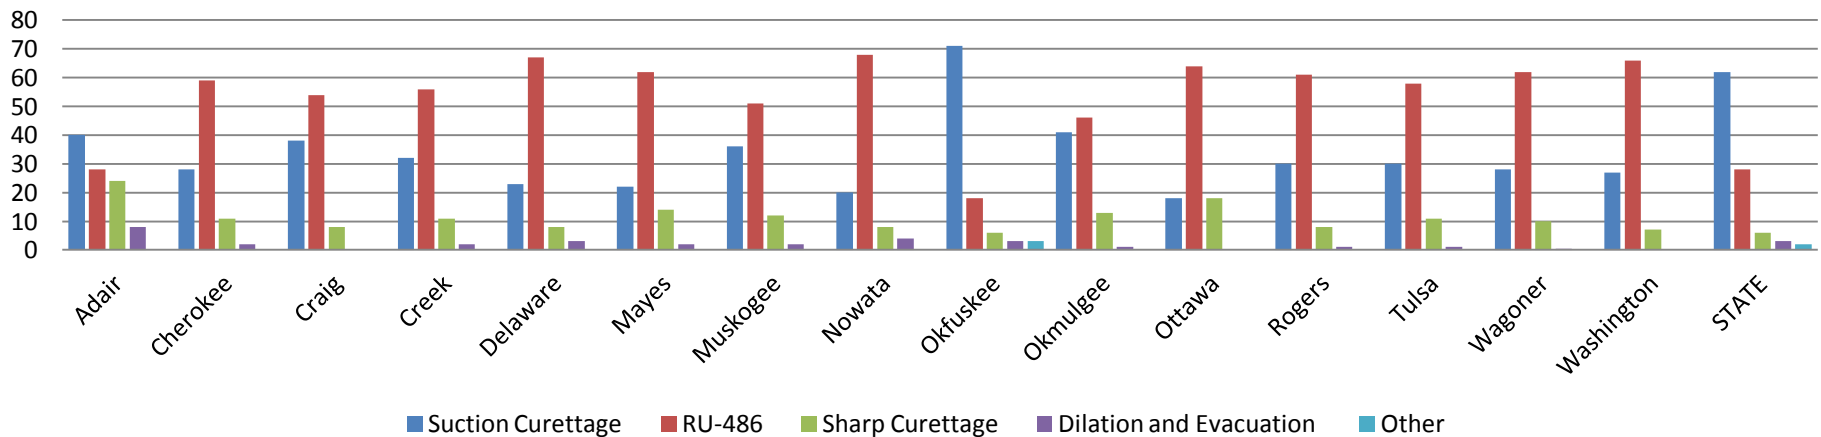

Type of Procedure 2009-2011 Average Percentage Northeast Oklahoma Counties