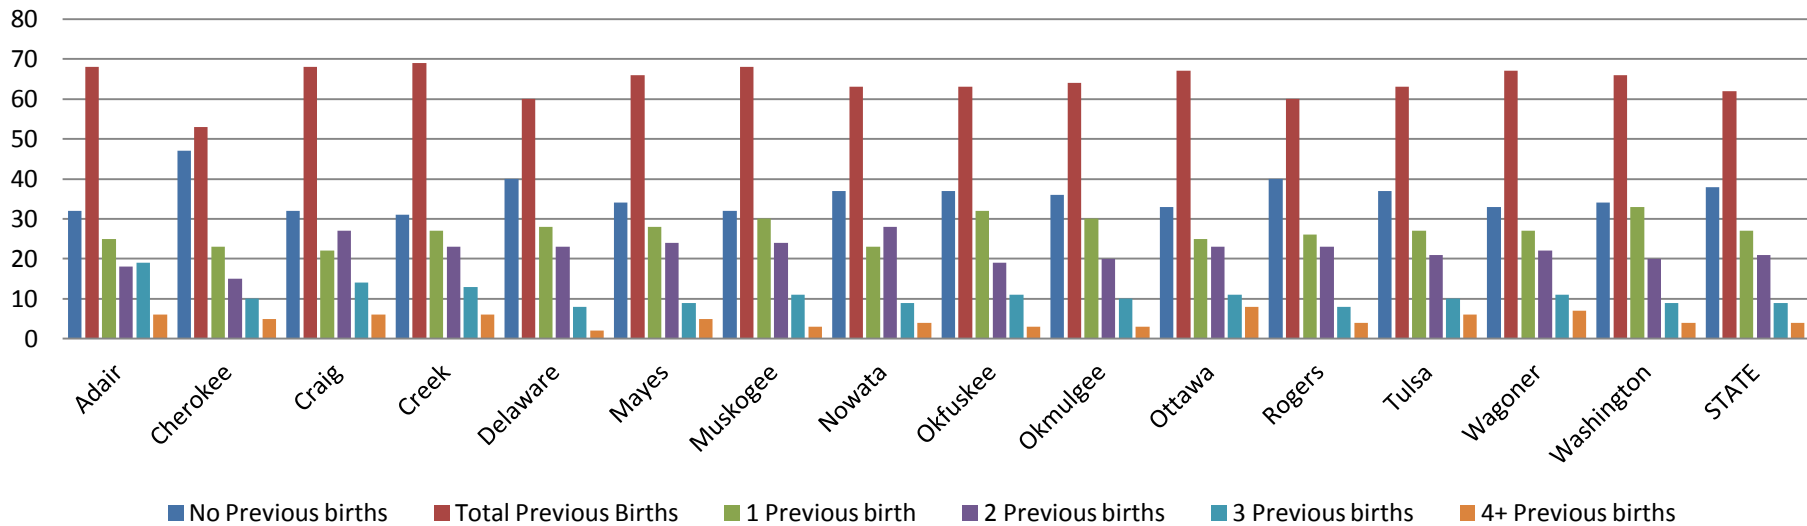

RACE 2002 - 2011 Average Percentage Northeast Oklahoma Counties

Marital Status 2002 - 2011 Average Percentage Northeast Oklahoma Counties

Mother's Age 2002 - 2011 Average Percentage Northeast Oklahoma Counties

Previous Live Births 2002-2011 Average Percentage Northeast Oklahoma Counties

Previous ITOPs 2002-2011 Average Percentage Northeast Oklahoma Counties

Type of Procedure 2002-2008 Average Percentage Northeast Oklahoma Counties

Type of Procedure 2009-2011 Average Percentage Northeast Oklahoma Counties

Gestational Age 2002-2008 Average Percentage Northeast Oklahoma Counties

Gestational Age 2009-2011 Average Percentage Northeast Oklahoma Counties