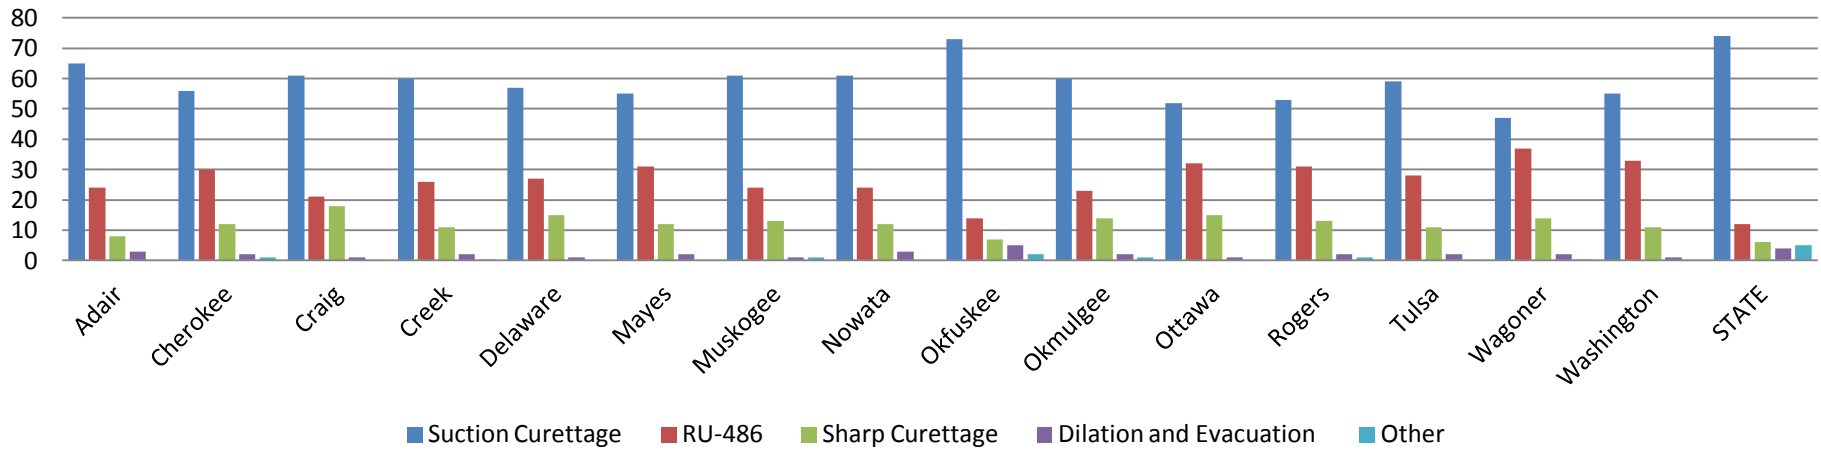

RACE 2002 - 2011 Average Percentage Northeast Oklahoma Counties

Marital Status 2002 - 2011 Average Percentage Northeast Oklahoma Counties

Mother's Age 2002 - 2011 Average Percentage Northeast Oklahoma Counties

Previous Live Births 2002-2011 Average Percentage Northeast Oklahoma Counties

Previous ITOPs 2002-2011 Average Percentage Northeast Oklahoma Counties

Type of Procedure 2002-2008 Average Percentage Northeast Oklahoma Counties