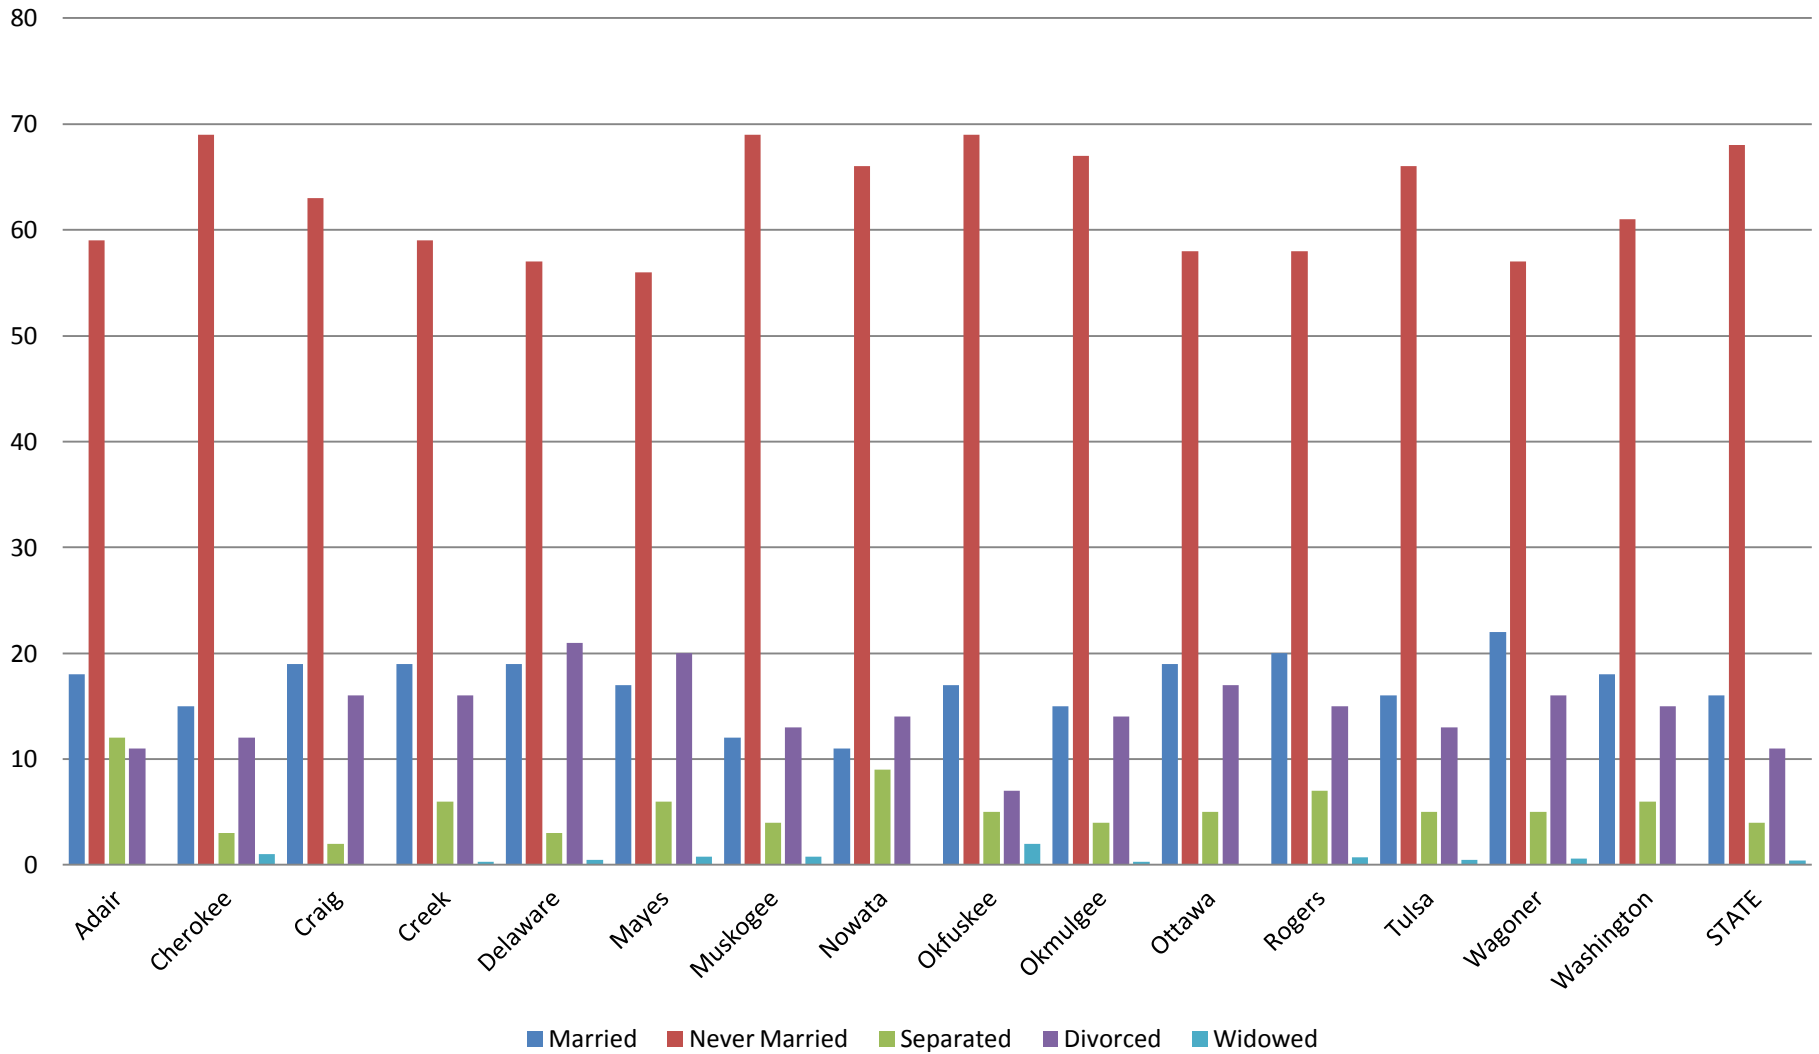

RACE 2002 - 2011 Average Percentage Northeast Oklahoma Counties

Marital Status 2002 - 2011 Average Percentage Northeast Oklahoma Counties

Mother's Age 2002 - 2011 Average Percentage Northeast Oklahoma Counties

Previous Live Births 2002-2011 Average Percentage Northeast Oklahoma Counties

Previous ITOPs 2002-2011 Average Percentage Northeast Oklahoma Counties

Type of Procedure 2002-2008 Average Percentage Northeast Oklahoma Counties