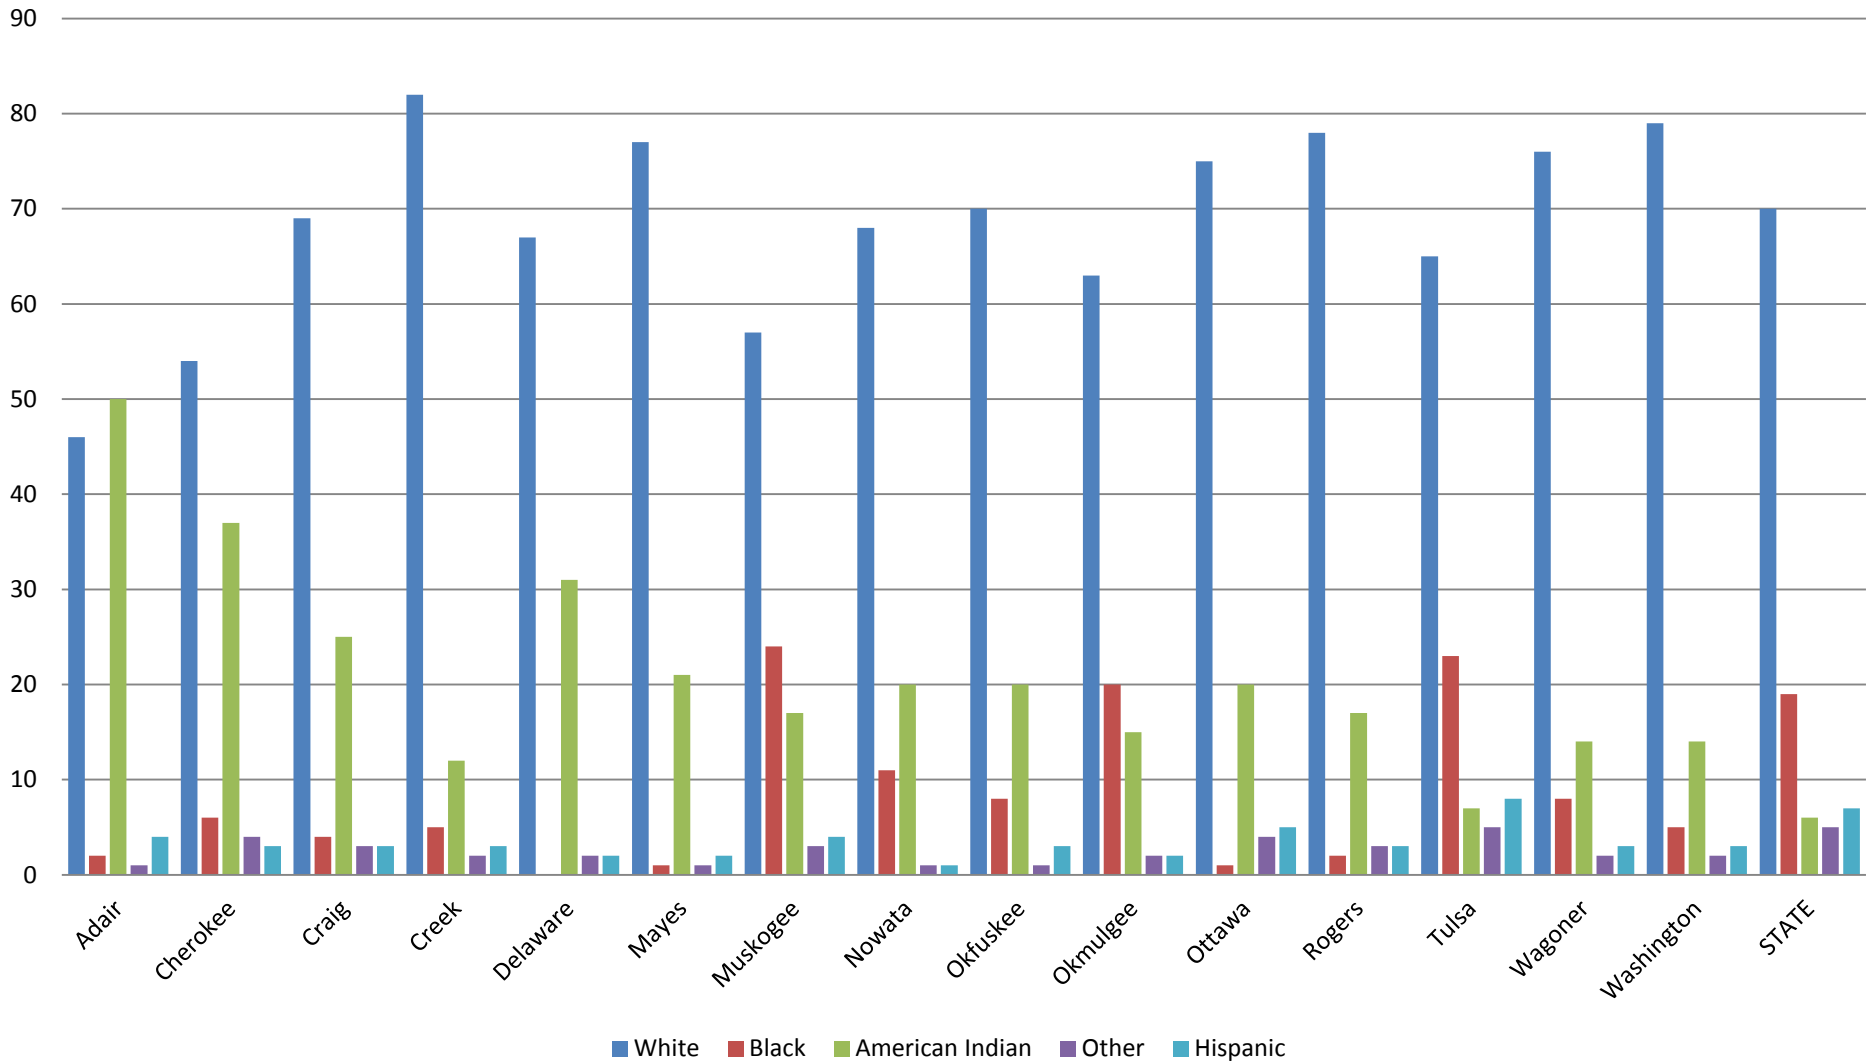

RACE 2002 - 2011 Average Percentage Northeast Oklahoma Counties

Marital Status 2002 - 2011 Average Percentage Northeast Oklahoma Counties

Mother's Age 2002 - 2011 Average Percentage Northeast Oklahoma Counties

Previous Live Births 2002-2011 Average Percentage Northeast Oklahoma Counties

Previous ITOPs 2002-2011 Average Percentage Northeast Oklahoma Counties

Type of Procedure 2002-2008 Average Percentage Northeast Oklahoma Counties

Type of Procedure 2009-2011 Average Percentage Northeast Oklahoma Counties

Gestational Age 2002-2008 Average Percentage Northeast Oklahoma Counties

Gestational Age 2009-2011 Average Percentage Northeast Oklahoma Counties