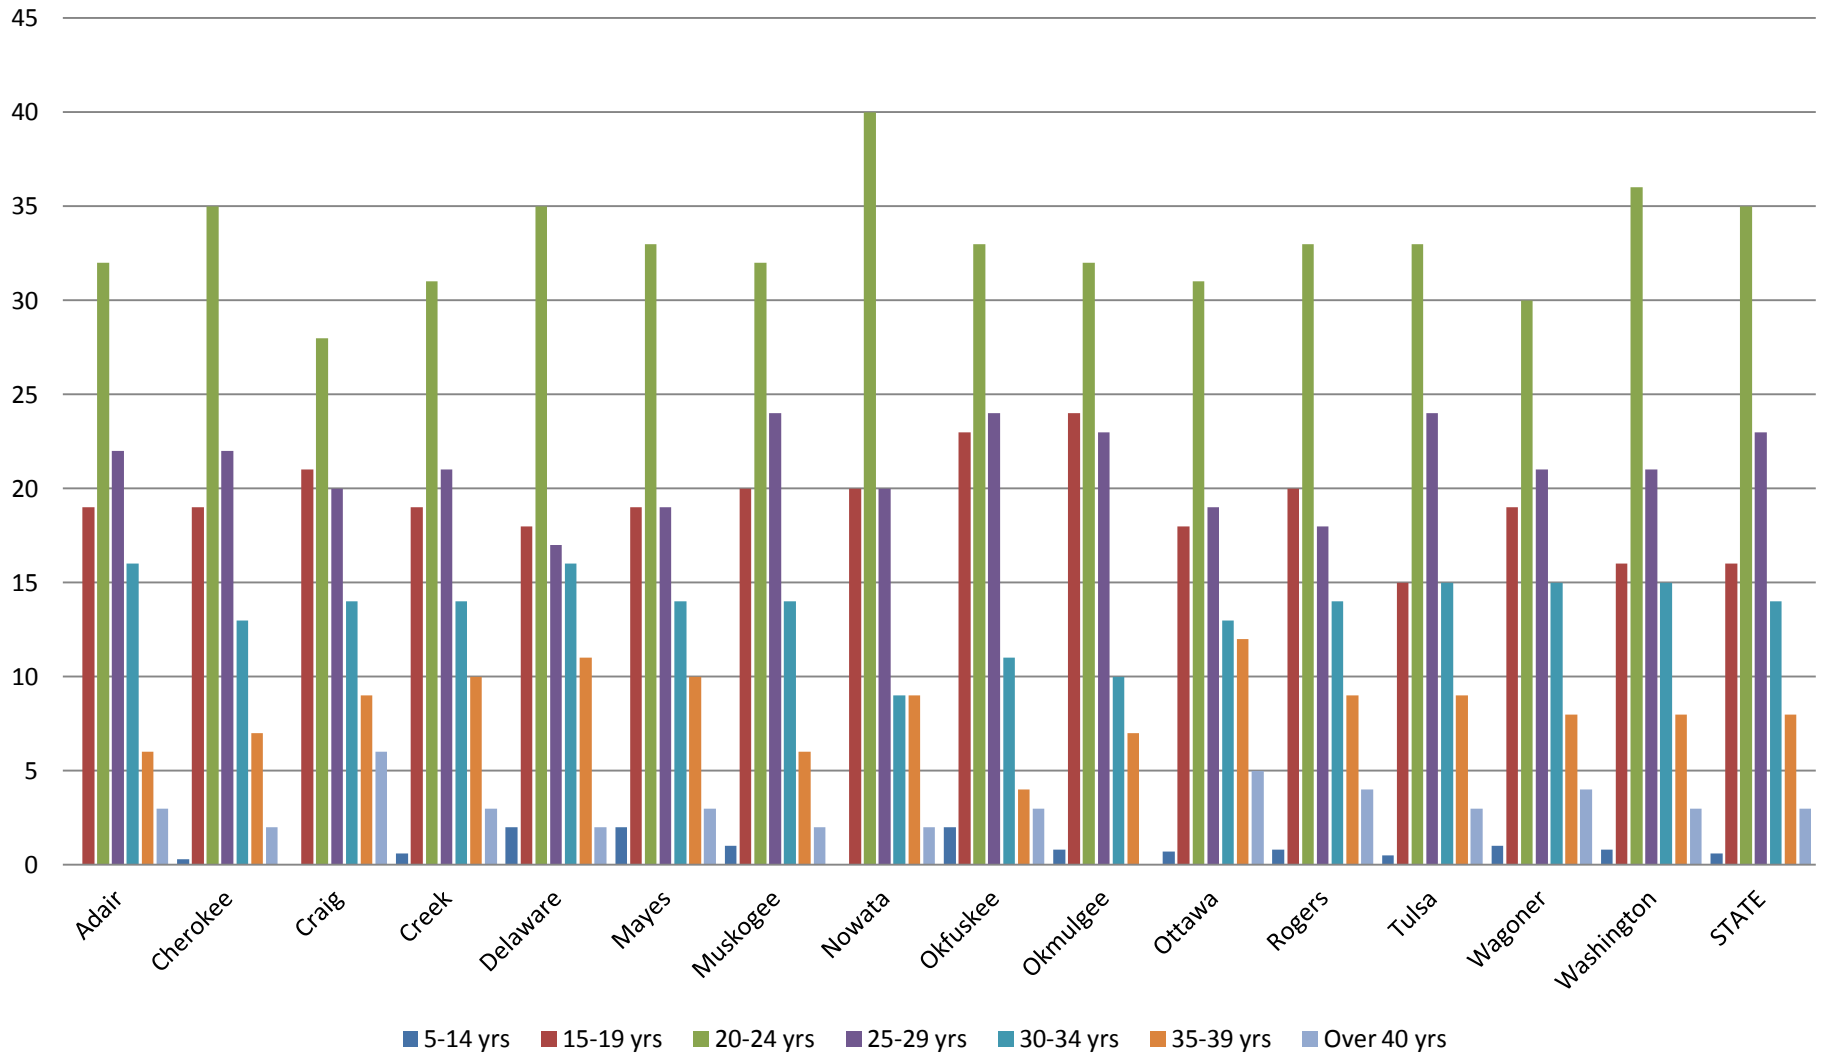

RACE 2002 - 2011 Average Percentage Northeast Oklahoma Counties

Marital Status 2002 - 2011 Average Percentage Northeast Oklahoma Counties

Mother's Age 2002 - 2011 Average Percentage Northeast Oklahoma Counties

Previous Live Births 2002-2011 Average Percentage Northeast Oklahoma Counties

Previous ITOPs 2002-2011 Average Percentage Northeast Oklahoma Counties

Type of Procedure 2002-2008 Average Percentage Northeast Oklahoma Counties

Type of Procedure 2009-2011 Average Percentage Northeast Oklahoma Counties

Gestational Age 2002-2008 Average Percentage Northeast Oklahoma Counties

Gestational Age 2009-2011 Average Percentage Northeast Oklahoma Counties