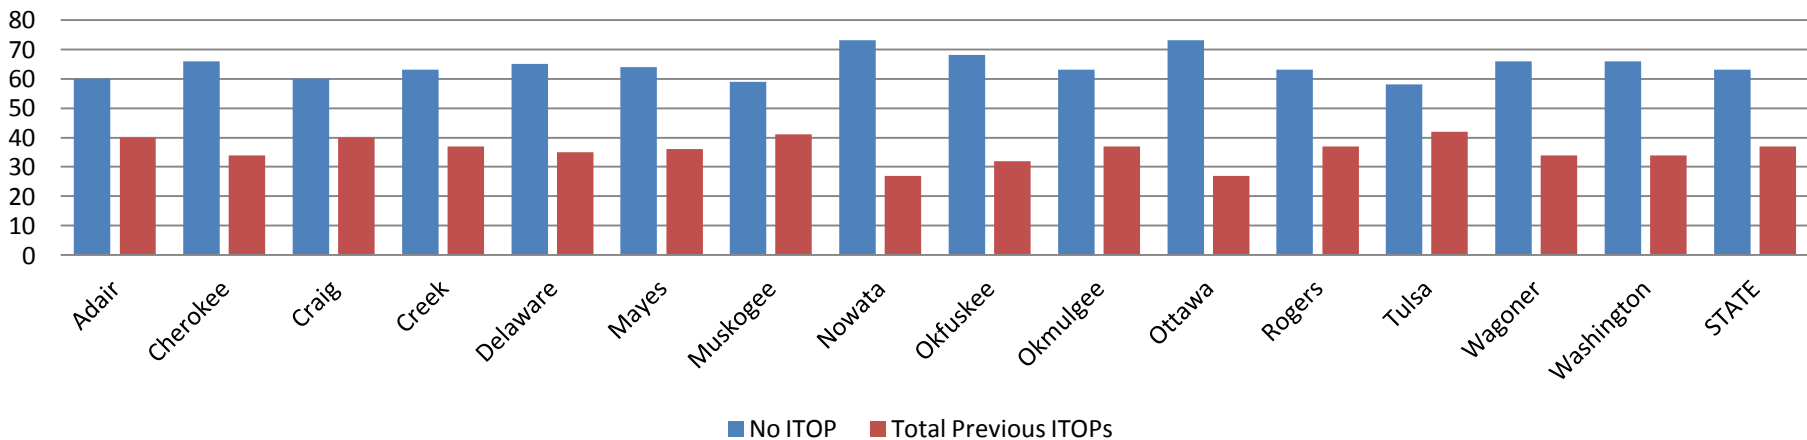

RACE 2002 - 2011 Average Percentage Northeast Oklahoma Counties

Marital Status 2002 - 2011 Average Percentage Northeast Oklahoma Counties

Mother's Age 2002 - 2011 Average Percentage Northeast Oklahoma Counties

Previous Live Births 2002-2011 Average Percentage Northeast Oklahoma Counties

Previous ITOPs 2002-2011 Average Percentage Northeast Oklahoma Counties

Type of Procedure 2002-2008 Average Percentage Northeast Oklahoma Counties