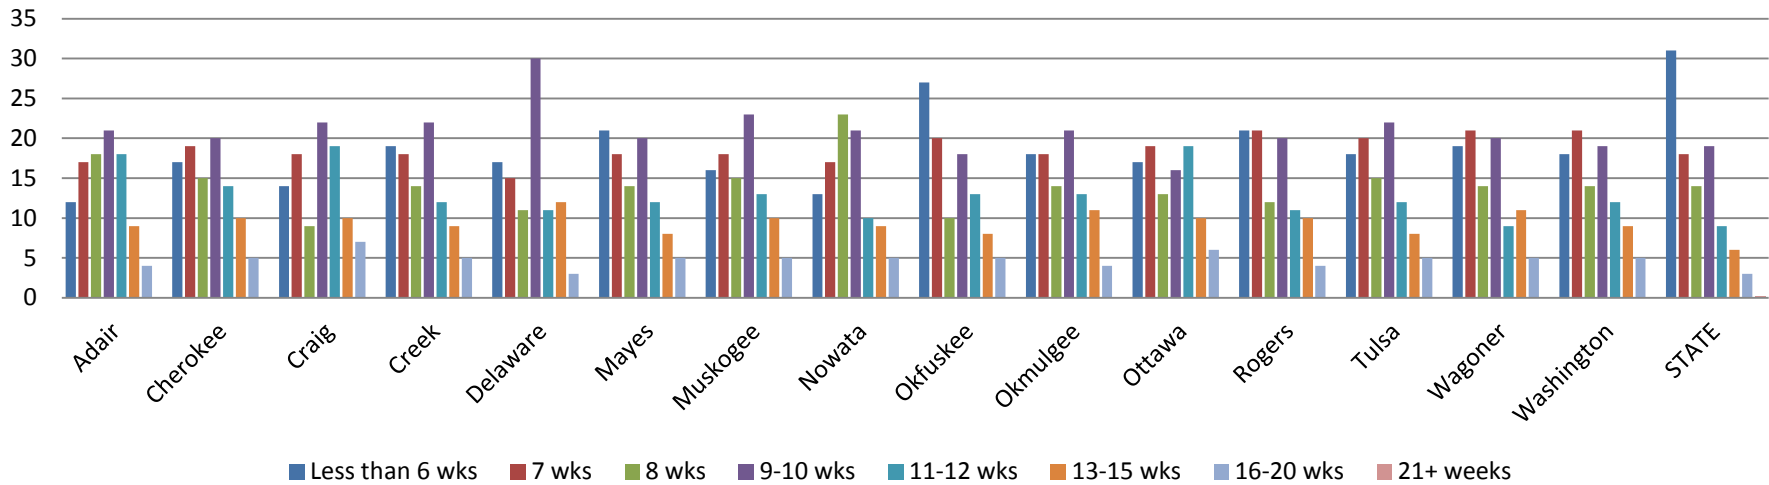

Previous Live Births 2002-2011 Average Percentage Northeast Oklahoma Counties

Previous ITOPs 2002-2011 Average Percentage Northeast Oklahoma Counties

Type of Procedure 2002-2008 Average Percentage Northeast Oklahoma Counties

Type of Procedure 2009-2011 Average Percentage Northeast Oklahoma Counties

Gestational Age 2002-2008 Average Percentage Northeast Oklahoma Counties

Gestational Age 2009-2011 Average Percentage Northeast Oklahoma Counties